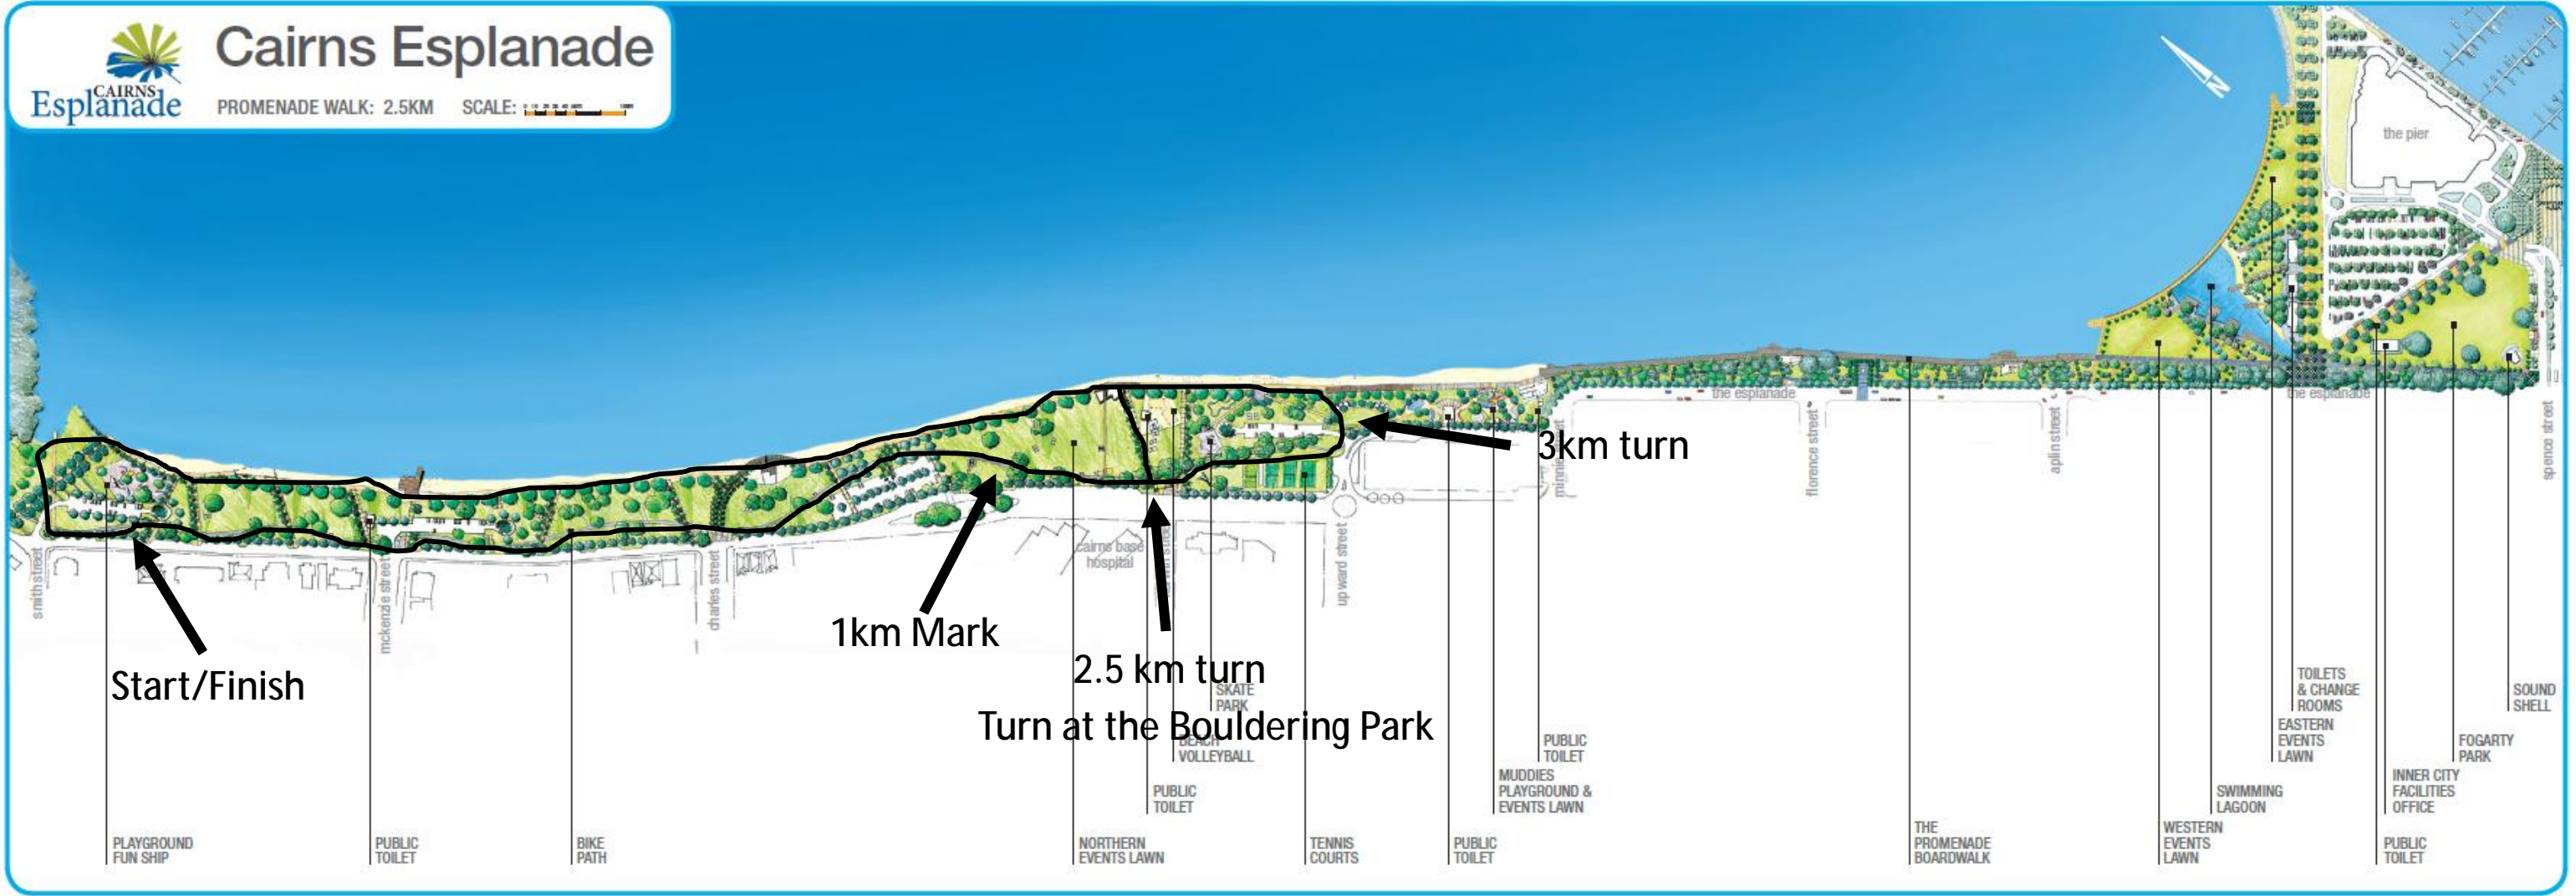

Cairns Esplanade

PROMENADE WALK: 2.5KM SCALE: 1:2000

Start/Finish

1km Mark

2.5 km turn
Turn at the Bouldering Park

3km turn

PLAYGROUND
FUN SHIP

PUBLIC
TOILET

BIKE
PATH

NORTHERN
EVENTS LAWN

TENNIS
COURTS

PUBLIC
TOILET

MUDDIES
PLAYGROUND &
EVENTS LAWN

THE
PROMENADE
BOARDWALK

WESTERN
EVENTS
LAWN

SWIMMING
LAGOON

TOILETS &
CHANGE
ROOMS
EASTERN
EVENTS
LAWN

PUBLIC
TOILET

INNER CITY
FACILITIES
OFFICE

FOGARTY
PARK

SOUND
SHELL

the pier

the esplanade
florence street
aplin street

upward street

cairns base
hospital

SKATE
PARK

BEACH
VOLLEYBALL

charles street

mckenzie street

smith street

the esplanade
ep enzo street